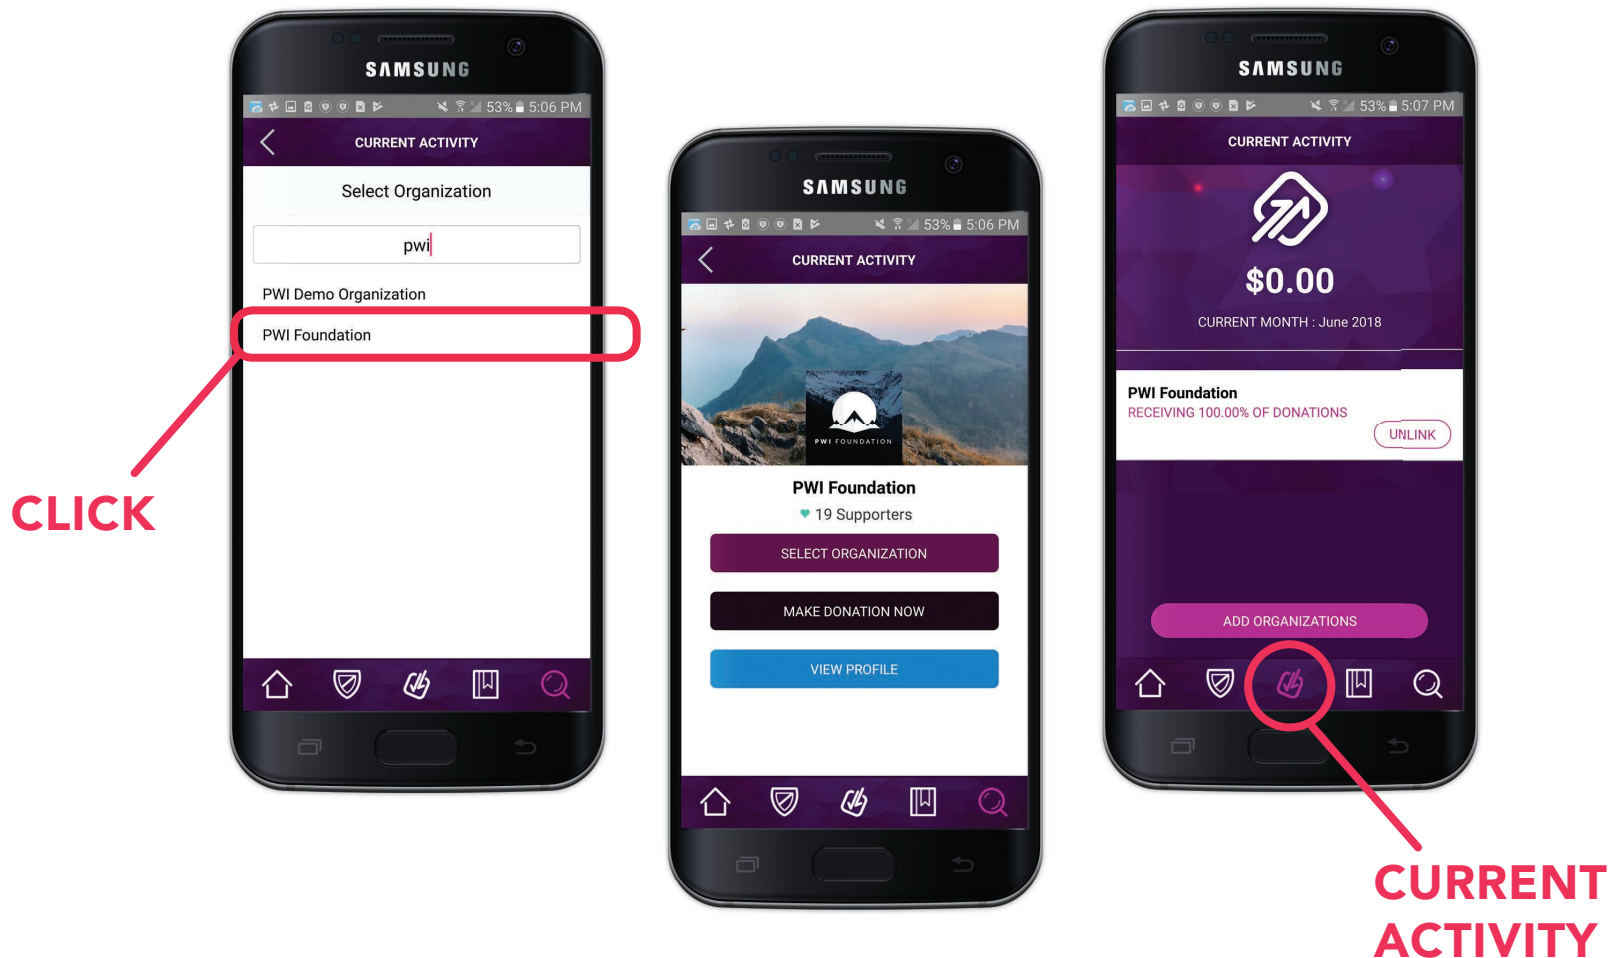

LET'S BEGIN!

1. Open Play Store
2. Search PWI Swipe
3. Download PWI Swipe
4. Open App
5. Read through steps provided and click next when you have completed reading

CLICK

CREATE ACCOUNT

6. Create a new account > enter personal information and click **"create"**
7. Welcome to PWI Swipe
8. Add debit and credit card to get set up
9. Select your bank > then enter your credentials. *Reminder: All transactions made on your active linked accounts will be rounded up to the nearest dollar.*
10. Congratulations you're all ready to go > now let's choose a nonprofit to donate to

SELECT A NONPROFIT

11. On current history page > Click **"Add Organization"** to get started
12. Now select a Nonprofit > *Reminder: You can search by nonprofit, country, or by cause.*
13. Select organization > you may **"search"** your nonprofit for quicker results
14. Once you find the organization you wish to support, click their name.

SELECT A NONPROFIT

15. Once you have found the organization you wish to support, click their name

16. Select Organization > you can now see the organization you're supporting in your **Current Activity**

BOTTOM NAVAGATION

Menu

The Menu will allow you to view your funding accounts, current organizations you're supporting and the ability to logout.

About

Here you will be able to read about Swipe and the most common questions asked.