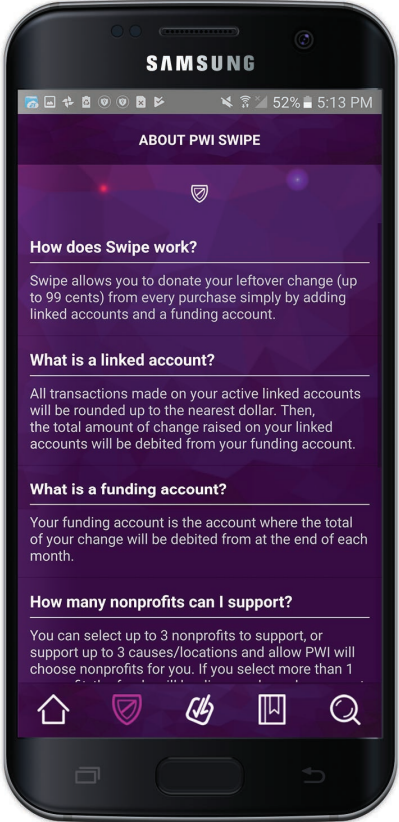

SELECT A NONPROFIT

15. Once you have found the organization you wish to support, click their name

16. Select Organization > you can now see the organization you're supporting in your **Current Activity**

BOTTOM NAVAGATION

Menu

The Menu will allow you to view your funding accounts, current organizations you're supporting and the ability to logout.

About

Here you will be able to read about Swipe and the most common questions asked.

Current Activity

Will allow you to see how much change you have donated. You can also "unlink" an organization if you wish not to support them anymore.

BOTTOM NAVAGATION

History

Here you can see your monthly donations.

Search

Search for and select the nonprofit(s) you would like to support. *Reminder: You may select up to 3 nonprofits*

That's it! Now that you're set up, your left over change (up to 99 cents) will be donated to a nonprofit of your choice.