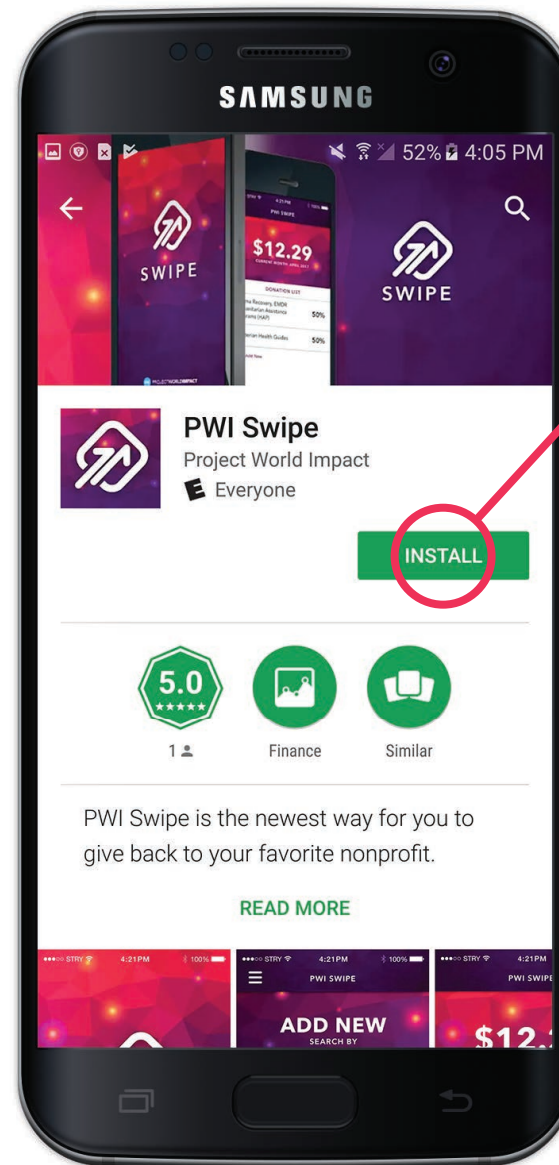

DOWNLOAD ON ANDROID

 SWIPE

DONATE CHANGE WITH EVERY SWIPE.

PWI Swipe allows users to donate leftover change from every debit or credit card purchase they make (up to 99 cents) to your organization. Then, you receive donations in the form of your supporters' spare change from all of their daily purchases!

LET'S BEGIN!

1. Open Play Store
2. Search PWI Swipe
3. Download PWI Swipe
4. Open App
5. Read through steps provided and click next when you have completed reading

CLICK

CREATE ACCOUNT

6. Create a new account > enter personal information and click **"create"**
7. Welcome to PWI Swipe
8. Add debit and credit card to get set up
9. Select your bank > then enter your credentials. *Reminder: All transactions made on your active linked accounts will be rounded up to the nearest dollar.*
10. Congratulations you're all ready to go > now let's choose a nonprofit to donate to

SELECT A NONPROFIT

11. On current history page > Click **"Add Organization"** to get started
12. Now select a Nonprofit > *Reminder: You can search by nonprofit, country, or by cause.*
13. Select organization > you may **"search"** your nonprofit for quicker results
14. Once you find the organization you wish to support, click their name.

Search

Search for and select the nonprofit(s) you would like to support. *Reminder: You may select up to 3 nonprofits*

That's it! Now that you're set up, your left over change (up to 99 cents) will be donated to a nonprofit of your choice.