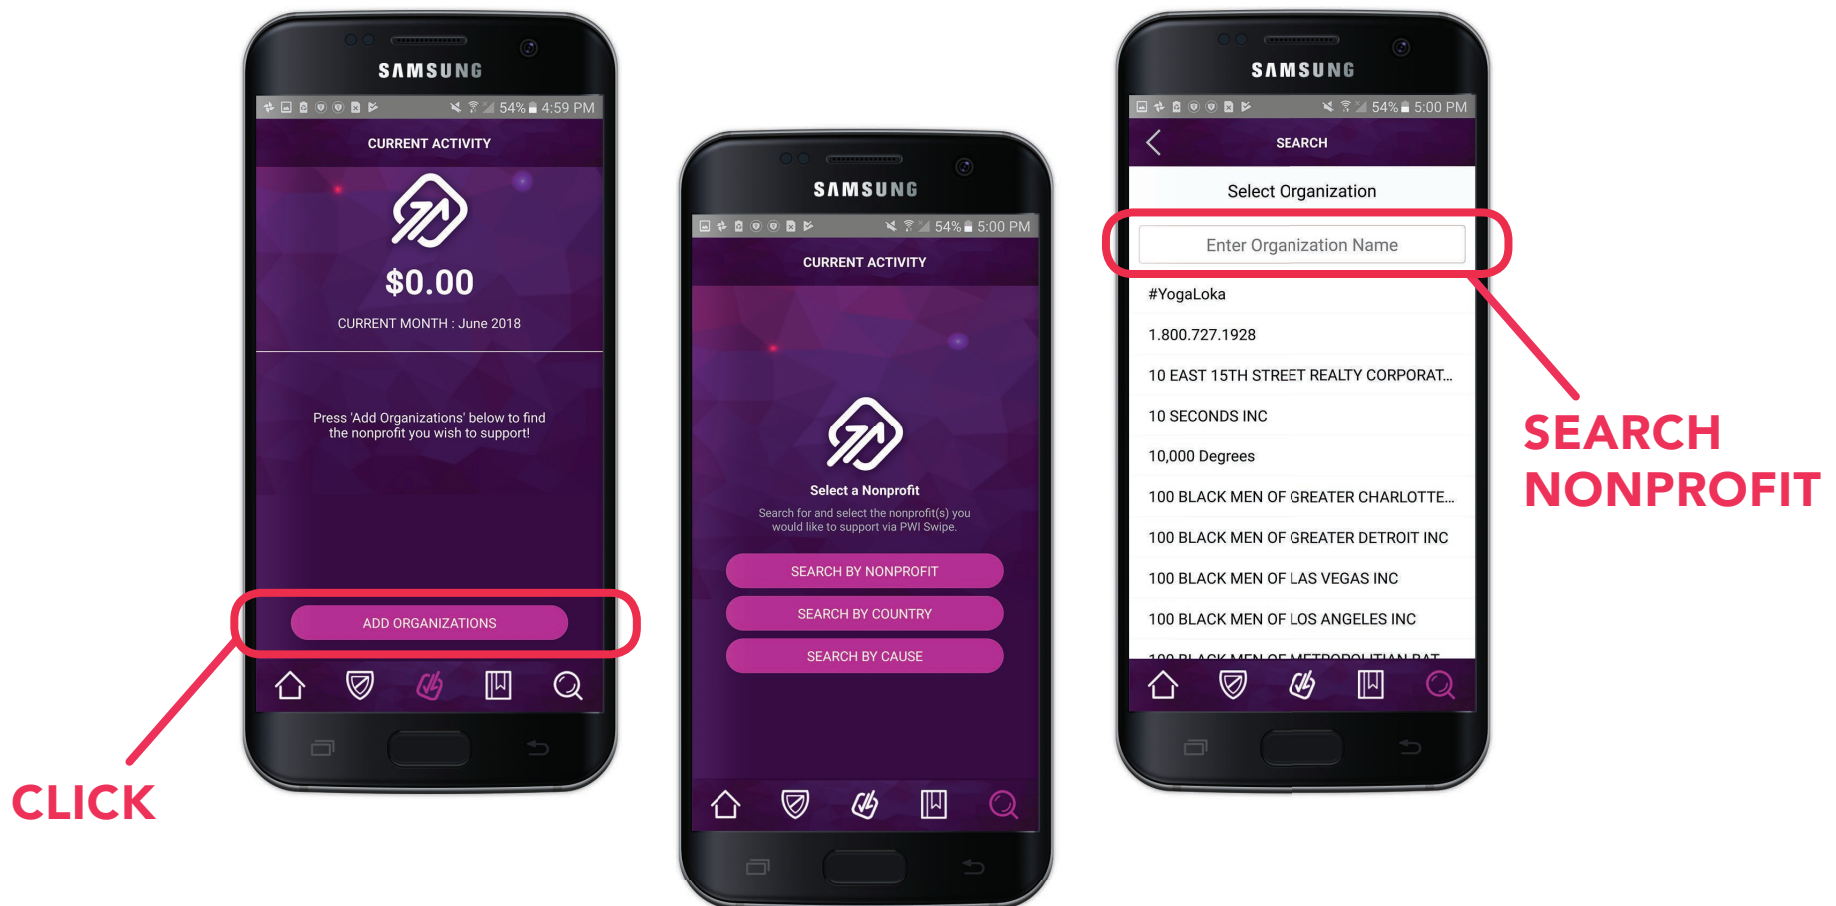

DOWNLOAD ON ANDROID

 SWIPE

DONATE CHANGE WITH EVERY SWIPE.

PWI Swipe allows users to donate leftover change from every debit or credit card purchase they make (up to 99 cents) to your organization. Then, you receive donations in the form of your supporters' spare change from all of their daily purchases!

LET'S BEGIN!

1. Open Play Store
2. Search PWI Swipe
3. Download PWI Swipe
4. Open App
5. Read through steps provided and click next when you have completed reading

CLICK

CREATE ACCOUNT

6. Create a new account > enter personal information and click **"create"**
7. Welcome to PWI Swipe
8. Add debit and credit card to get set up
9. Select your bank > then enter your credentials. *Reminder: All transactions made on your active linked accounts will be rounded up to the nearest dollar.*
10. Congratulations you're all ready to go > now let's choose a nonprofit to donate to

SELECT A NONPROFIT

11. On current history page > Click **"Add Organization"** to get started
12. Now select a Nonprofit > *Reminder: You can search by nonprofit, country, or by cause.*
13. Select organization > you may **"search"** your nonprofit for quicker results
14. Once you find the organization you wish to support, click their name.

SELECT A NONPROFIT

15. Once you have found the organization you wish to support, click their name

16. Select Organization > you can now see the organization you're supporting in your **Current Activity**