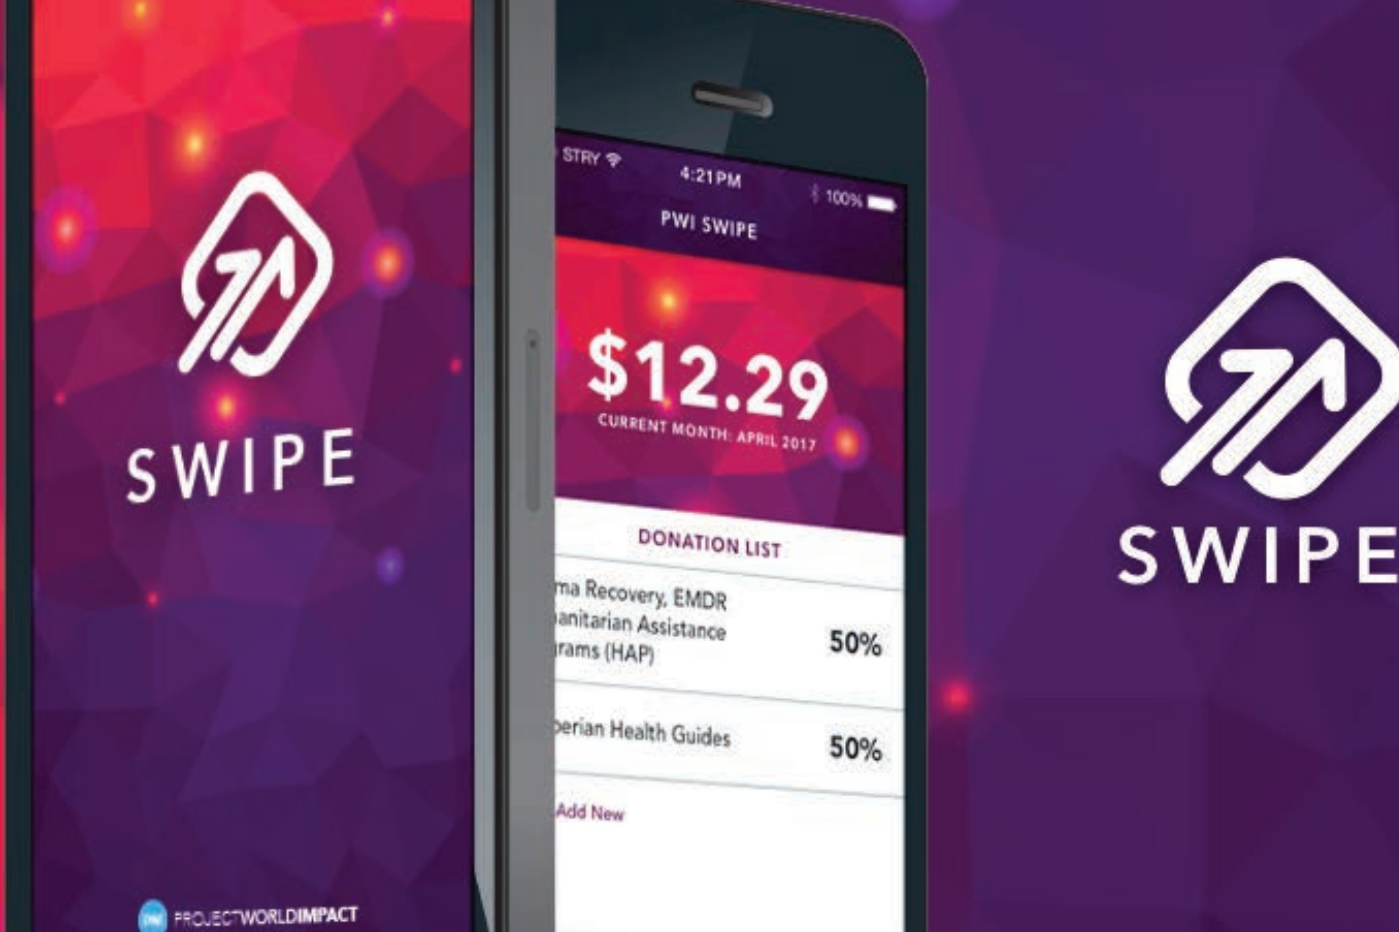

LET'S BEGIN!

1. Open Play Store
2. Search PWI Swipe
3. Download PWI Swipe
4. Open App
5. Read through steps provided and click next when you have completed reading

CLICK

CREATE ACCOUNT

6. Create a new account > enter personal information and click **"create"**
7. Welcome to PWI Swipe
8. Add debit and credit card to get set up
9. Select your bank > then enter your credentials. *Reminder: All transactions made on your active linked accounts will be rounded up to the nearest dollar.*
10. Congratulations you're all ready to go > now let's choose a nonprofit to donate to

BOTTOM NAVAGATION

Menu

The Menu will allow you to view your funding accounts, current organizations you're supporting and the ability to logout.

About

Here you will be able to read about Swipe and the most common questions asked.

Current Activity

Will allow you to see how much change you have donated. You can also "unlink" an organization if you wish not to support them anymore.

BOTTOM NAVAGATION

History

Here you can see your monthly donations.

Search

Search for and select the nonprofit(s) you would like to support. *Reminder: You may select up to 3 nonprofits*

That's it! Now that you're set up, your left over change (up to 99 cents) will be donated to a nonprofit of your choice.