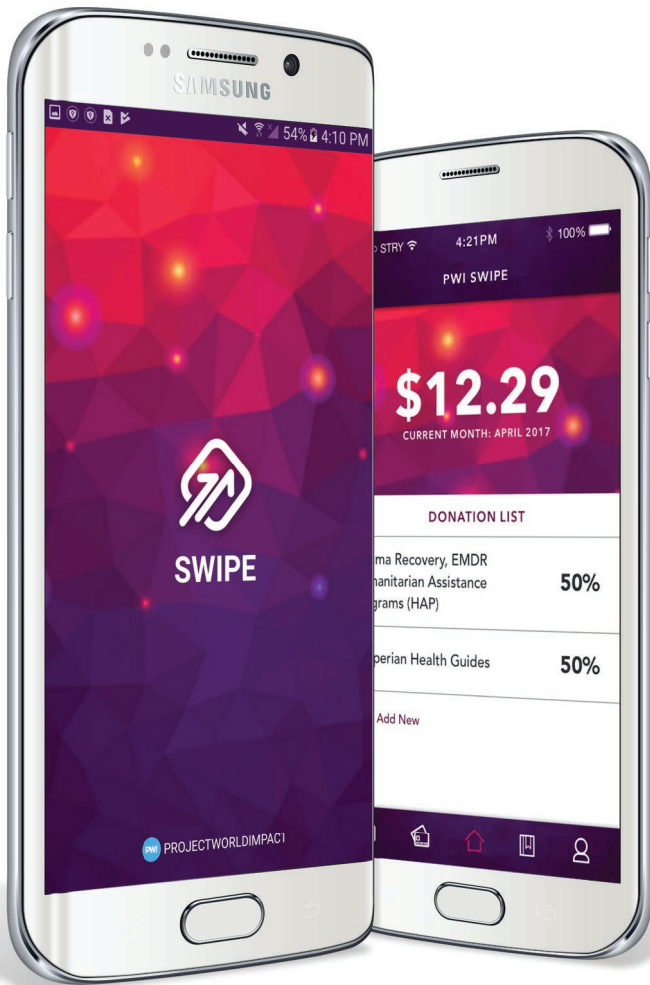

DOWNLOAD ON ANDROID

 SWIPE

DONATE CHANGE WITH EVERY SWIPE.

PWI Swipe allows users to donate leftover change from every debit or credit card purchase they make (up to 99 cents) to your organization. Then, you receive donations in the form of your supporters' spare change from all of their daily purchases!

LET'S BEGIN!

1. Open Play Store
2. Search PWI Swipe
3. Download PWI Swipe
4. Open App
5. Read through steps provided and click next when you have completed reading

CLICK

CREATE ACCOUNT

6. Create a new account > enter personal information and click **"create"**
7. Welcome to PWI Swipe
8. Add debit and credit card to get set up
9. Select your bank > then enter your credentials. *Reminder: All transactions made on your active linked accounts will be rounded up to the nearest dollar.*
10. Congratulations you're all ready to go > now let's choose a nonprofit to donate to

SELECT A NONPROFIT

11. On current history page > Click **"Add Organization"** to get started
12. Now select a Nonprofit > *Reminder: You can search by nonprofit, country, or by cause.*
13. Select organization > you may **"search"** your nonprofit for quicker results
14. Once you find the organization you wish to support, click their name.

Search

Search for and select the nonprofit(s) you would like to support. *Reminder: You may select up to 3 nonprofits*

That's it! Now that you're set up, your left over change (up to 99 cents) will be donated to a nonprofit of your choice.